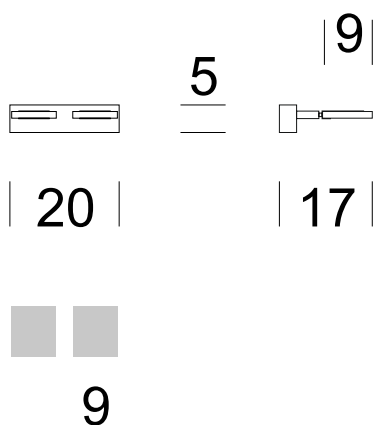

### PRODUCT DESCRIPTION

Lamps from the CRIS series are ideal for decorating modern interiors. The original design of the lamp combines both elegance and simplicity. The cubist shape fits perfectly into minimalist and modern rooms, but it will certainly complement any other arrangement as a fashionable accent.

### TECHNICAL DATA

Number of light sources	2
Voltage	230 V
Source of light	Recommended: 2 x 7 W LED
Optics	<b>S</b>
Light color	-
Protection class	<b>I</b>
Degree of protection	IP44
CE	Yes
Mounting	On the wall