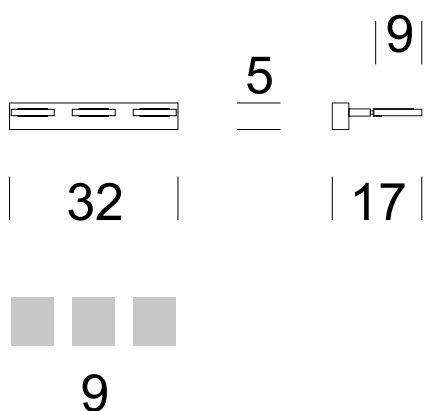

SCONCE CRIS S 3

PRODUCT DESCRIPTION

Lamps from the CRIS series are ideal for decorating modern interiors. The original design of the lamp combines both elegance and simplicity. The cubist shape fits perfectly into minimalist and modern rooms, but it will certainly complement any other arrangement as a fashionable accent.

TECHNICAL DATA

Number of light sources	3
Voltage	230 V
Source of light	Recommended: 3 x 7 W LED
Optics	S
Light color	-
Protection class	I
Degree of protection	IP44
CE	Yes
Mounting	On the wall

MATERIAL - FINISH - VARIANTS

Body material	Metal
Metal colour	Inox Chrome
Lampshade material	Glass Opal mat
Switching on	Switch in the wall

LOGISTICS

Packaging	a collective carton according to order individual carton
Weight	max. 1 kg