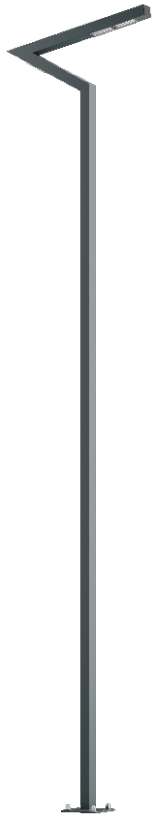

## Street Lantern ELEW 6/2+1

### OPTICS

„S”

„AS”

„ASW”

„ASP”

### DETAILED DESCRIPTION

INDEX	NAZWA NAME	WYMIARY / DIMENSIONS (cm)		ŹRÓDŁO ŚWIATEŁA / SOURCE OF LIGHT			OPRAWA / FIXTURE			FUNDAMENT FOUNDATION
		H/h <sub>1</sub> /h <sub>2</sub>	w/S	W	lm	lm / W	W	lm	lm / W	
190-1111-620028	ELEW LU 6/2+1	600/570/550	120/10x8	72	11100	154	90	10500	117	FBK-120/22

### PRODUCT DESCRIPTION

Modern lantern made of rectangular aluminum profiles. A unique form provides a distinctive architectural element. In the boom a modular LED luminaire with excellent optical parameters and modeled characteristics of a street luminaire. The lenses used give a diffuse reflection effect reducing glare. UV-resistant polycarbonate diffuser.