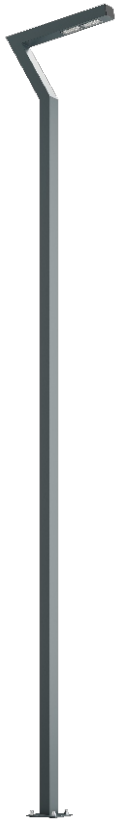

Street Lantern ELEW 7/2

PRODUCT DESCRIPTION

Modern lantern made of rectangular aluminum profiles. A unique form provides a distinctive architectural element. In the boom a modular LED luminaire with excellent optical parameters and modeled characteristics of a street luminaire. The lenses used give a diffuse reflection effect reducing glare. UV-resistant polycarbonate diffuser.

HEIGHT: 7 m

TECHNICAL SPECIFICATIONS

Voltage	230 V
Source power / fixture	Recommended: Integrated 60 W/7000 lm
Lifetime	70.000 h LB 80/20
Optics	S AS ASP ASW
Ambient temperature	-30 ÷ +45
Light color	4000 3000 *
Ingress Protection	IP65
Protection class	I II *
CE	Yes

* choice

MECHANICAL DATA

Foundation	FBK-150/22										
Column/body material	Aluminium										
Lampshade	PMMA										
Metal color	<table border="0"> <tr> <td></td> <td>White 9003</td> </tr> <tr> <td></td> <td>Grey 7043</td> </tr> <tr> <td></td> <td>Graphite 7016</td> </tr> <tr> <td></td> <td>Black 9005</td> </tr> <tr> <td colspan="2" style="text-align: center;">RAL*</td> </tr> </table>		White 9003		Grey 7043		Graphite 7016		Black 9005	RAL*	
	White 9003										
	Grey 7043										
	Graphite 7016										
	Black 9005										
RAL*											

INDEX	NAZWA NAME	WYMIARY / DIMENSIONS (cm)		ŹRÓDŁO ŚWIATEŁA / SOURCE OF LIGHT			OPRAWA / FIXTURE			FUNDAMENT FOUNDATION
		H/h ₁ /h ₂	w/S	W	lm	lm / W	W	lm	lm / W	
190-1111-720002	ELEW LU 7/2	700/670/-	100/15x12	48	7400	154	60	7000	117	FBK-150/22