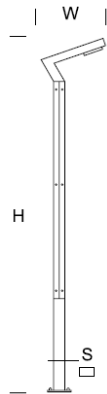

Street Lantern ELEW S 6/4

OPTICS

„S”

„AS”

„ASW”

„ASP”

DETAILED DESCRIPTION

INDEX	NAZWA NAME	WYMIARY / DIMENSIONS (cm)		ŹRÓDŁO ŚWIATEŁA / SOURCE OF LIGHT			OPRAWA / FIXTURE			FUNDAMENT FOUNDATION
		H/h ₁ /h ₂	w/S	W	lm	lm / W	W	lm	lm / W	
190-1111-640001	ELEW S LU 6/4	600/570	100/20x10	96	14800	154	120	14000	117	FBK-150/22

Data for: Ra > 80, 4000K, 700mA. Source of light and integrated control gear, replacement only by the manufacturer's service.

PRODUCT DESCRIPTION

Modern lantern made of rectangular aluminum profiles. A unique form provides a distinctive architectural element. Version „D” - column enclosed with noble wood strips, impregnated and coloured in the selected colour. LED modules with excellent parameters mounted in arm booms. Possibility to choose modules with different optics provides to receive intended effects.

HEIGHT: 3 m

TECHNICAL SPECIFICATIONS

Voltage	230 V
Source power / fixture	Recommended: Integrated 120 W/14000 lm
Lifetime	70.000 h LB 80/20
Optics	S AS ASP ASW
Ambient temperature	-30 ÷ +45
Light color	4000 3000 *
Ingress Protection	IP65
Protection class	I II *
CE	Yes

* choice

MECHANICAL DATA

Foundation	FBK-150/22
Column/body material	Aluminium
Lampshade	PMMA
Metal color	<div style="display: flex; align-items: center;"> <div style="width: 20px; height: 20px; background-color: #f0f0f0; margin-right: 5px;"></div> White 9003 <div style="width: 20px; height: 20px; background-color: #808080; margin-right: 5px; margin-top: 5px;"></div> Grey 7043 <div style="width: 20px; height: 20px; background-color: #404040; margin-right: 5px; margin-top: 5px;"></div> Graphite 7016 <div style="width: 20px; height: 20px; background-color: #202020; margin-right: 5px; margin-top: 5px;"></div> Black 9005 <div style="margin-left: 10px; border: 1px solid black; padding: 2px;">RAL*</div> </div>