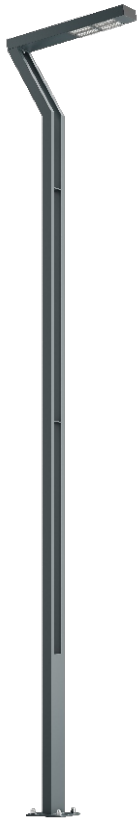

Street Lantern ELEW S 6/4

OPTICS

„S”

„AS”

„ASW”

„ASP”

DETAILED DESCRIPTION

INDEX	NAZWA NAME	WYMIARY / DIMENSIONS (cm)		ŹRÓDŁO ŚWIATEŁA / SOURCE OF LIGHT			OPRAWA / FIXTURE			FUNDAMENT FOUNDATION
		H/h ₁ /h ₂	w/S	W	lm	lm / W	W	lm	lm / W	
190-1111-640001	ELEW S LU 6/4	600/570	100/20x10	96	14800	154	120	14000	117	FBK-150/22

Data for: Ra > 80, 4000K, 700mA. Source of light and integrated control gear, replacement only by the manufacturer's service.

PRODUCT DESCRIPTION

Modern lantern made of rectangular aluminum profiles. A unique form provides a distinctive architectural element. Version „D” - column enclosed with noble wood strips, impregnated and coloured in the selected colour. LED modules with excellent parameters mounted in arm booms. Possibility to choose modules with different optics provides to receive intended effects.

HEIGHT: 3 m

TECHNICAL SPECIFICATIONS

Voltage	230 V
Source power / fixture	Recommended: Integrated 120 W/14000 lm
Lifetime	70.000 h LB 80/20
Optics	S AS ASP ASW
Ambient temperature	-30 ÷ +45
Light color	4000 3000 *
Ingress Protection	IP65
Protection class	I II *
CE	Yes

* choice

MECHANICAL DATA

Foundation	FBK-150/22
Column/body material	Aluminium
Lampshade	PMMA
Metal color	<div style="display: flex; align-items: center;"> <div style="width: 20px; height: 20px; background-color: #f0f0f0; margin-right: 5px;"></div> White 9003 <div style="width: 20px; height: 20px; background-color: #808080; margin-right: 5px; margin-top: 5px;"></div> Grey 7043 <div style="width: 20px; height: 20px; background-color: #404040; margin-right: 5px; margin-top: 5px;"></div> Graphite 7016 <div style="width: 20px; height: 20px; background-color: #202020; margin-right: 5px; margin-top: 5px;"></div> Black 9005 <div style="margin-left: 10px; border: 1px solid black; padding: 2px;">RAL*</div> </div>