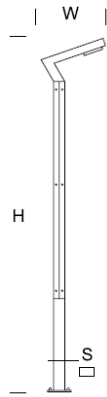

Street Lantern ELEW S 7/4

OPTICS

„S”

„AS”

„ASW”

„ASP”

DETAILED DESCRIPTION

INDEX	NAZWA NAME	WYMIARY / DIMENSIONS (cm)		ŹRÓDŁO ŚWIATŁA / SOURCE OF LIGHT			OPRAWA / FIXTURE			FUNDAMENT FOUNDATION
		H/h ₁ /h ₂	w/S	W	lm	lm / W	W	lm	lm / W	
190-1111-740004	ELEW S LU 7/4	700/670	100/20x10	96	14800	154	120	14000	117	FBK-150/22

Data for: Ra > 80, 4000K, 700mA. Source of light and integrated control gear, replacement only by the manufacturer's service.

PRODUCT DESCRIPTION

Modern lantern made of rectangular aluminum profiles. A unique form provides a distinctive architectural element. Version „D” - column enclosed with noble wood strips, impregnated and coloured in the selected colour. LED modules with excellent parameters mounted in arm booms. Possibility to choose modules with different optics provides to receive intended effects.

HEIGHT: 3 m

TECHNICAL SPECIFICATIONS

Voltage	230 V
Source power / fixture	Recommended: Integrated 120 W/14000 lm
Lifetime	70.000 h LB 80/20
Optics	S AS ASP ASW
Ambient temperature	-30 ÷ +45
Light color	4000 3000 *
Ingress Protection	IP65
Protection class	I II *
CE	Yes

* choice

MECHANICAL DATA

Foundation	FBK-150/22
Column/body material	Aluminium
Lampshade	PMMA
Metal color	<div style="display: flex; align-items: center;"> <div style="width: 20px; height: 20px; background-color: #f0f0f0; margin-right: 5px;"></div> White 9003 <div style="width: 20px; height: 20px; background-color: #808080; margin-right: 5px; margin-top: 5px;"></div> Grey 7043 <div style="width: 20px; height: 20px; background-color: #404040; margin-right: 5px; margin-top: 5px;"></div> Graphite 7016 <div style="width: 20px; height: 20px; background-color: #202020; margin-right: 5px; margin-top: 5px;"></div> Black 9005 <div style="margin-left: 10px; border: 1px solid black; padding: 2px;">RAL*</div> </div>