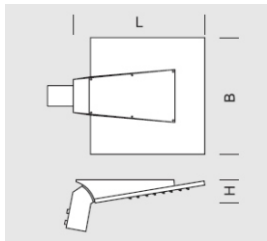

Fixture ESTELA 96

OPTICS

„S”

„AS”

„ASW”

„ASP”

DETAILED DESCRIPTION

INDEX	NAME	DIMENSIONS [cm]	SOURCE OF LIGHT			FIXTURE			WIND	WEIGHT
		L/B/H	W	lm	lm / W	W	lm	lm / W	m ²	kg
195-1111-000033	ESTELA 96	40/52/9	96	14800	154	120	14000	117	0,07	8

Data for: Ra > 80, 4000K, 700mA. Source of light and integrated control gear, replacement only by the manufacturer's service.

PRODUCT DESCRIPTION

A family of modern fixtures adapted for mounting at the post or boom (fi 60 mm) with their height within 6-8 m. Body made of pressed aluminum casting forms an electrical equipment chamber and provides the grounds for mounting an adjustable bracket and mounting panel, energy-saving and sealed LED modules. The variety of light distribution and possible configurations allows the designer to choose a variant which gives spectacular effects in line with the customer's expectations.