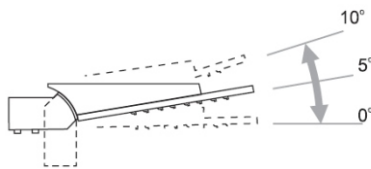

Fixture ESTELA 96

OPTICS

„S”

„AS”

„ASW”

„ASP”

DETAILED DESCRIPTION

INDEX	NAME	DIMENSIONS [cm]	SOURCE OF LIGHT			FIXTURE			WIND	WEIGHT
		L/B/H	W	lm	lm / W	W	lm	lm / W	m ²	kg
195-1111-000033	ESTELA 96	40/52/9	96	14800	154	120	14000	117	0,07	8

Data for: Ra > 80, 4000K, 700mA. Source of light and integrated control gear, replacement only by the manufacturer's service.

PRODUCT DESCRIPTION

A family of modern fixtures adapted for mounting at the post or boom (fi 60 mm) with their height within 6-8 m. Body made of pressed aluminum casting forms an electrical equipment chamber and provides the grounds for mounting an adjustable bracket and mounting panel, energy-saving and sealed LED modules. The variety of light distribution and possible configurations allows the designer to choose a variant which gives spectacular effects in line with the customer's expectations.