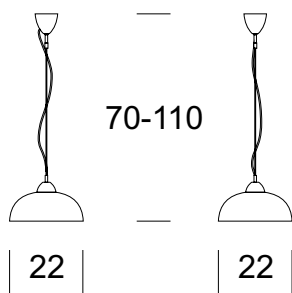

PENDANT LAMP FORUM

22