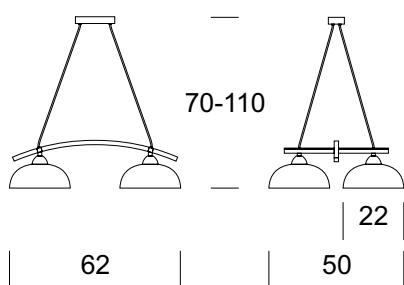

CHANDELIER FORUM 4