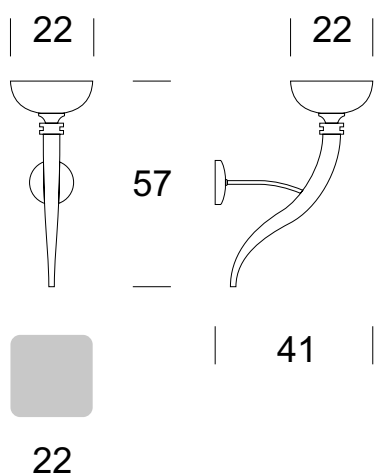

## SCONCE FUJI 1 D

Luminaire data

Recommended light sources

### TECHNICAL DATA

Number of light sources	1
Voltage	230 V
Source of light	Recommended: 1x E-27
Optics	<b>S</b>
The color of the light	-
Protection class	<b>I</b>
Degree of protection	IP20
CE $\nabla$ $\oplus$	Yes
Mounting	On the wall