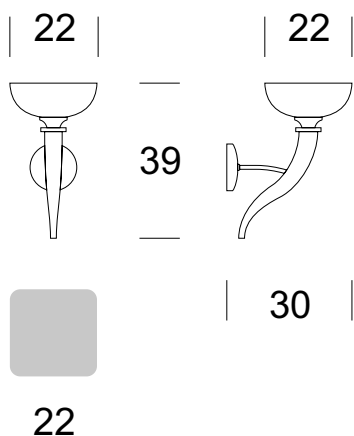

SCONCE FUJI 1 M

PRODUCT DESCRIPTION

FUJI is an elegant and classical form underlined with careful finishing materials - metal in the version inox and the beauty mill wood in colour the calvados or bronze. FUJI covers are intended the decoration and lighting fine interiors of historic buildings, as well as classic hotel inner lives.

TECHNICAL DATA

Number of light sources	1
Voltage	230 V
Source of light	Recommended: 1x E-27
Optics	S
The color of the light	-
Protection class	I
Degree of protection	IP20
CE ∇ \oplus	Yes
Mounting	On the wall

MATERIAL - FINISH - VARIANTS

Body material	Metal/wood	
Metal colour		Inox
Wood colour		Calvados
		Brown
Lampshade material	Glass	
		Frost
Switching on	On the wall	