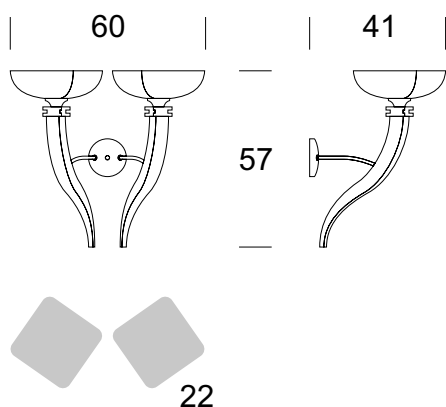

## SCONCE FUJI 2 S

### TECHNICAL DATA

Number of light sources	2
Voltage	230 V
Source of light	Recommended: 2 x E-27
Optics	<b>S</b>
The color of the light	-
Protection class	<b>I</b>
Degree of protection	IP20
CE $\nabla$ $\oplus$	Yes
Mounting	On the wall