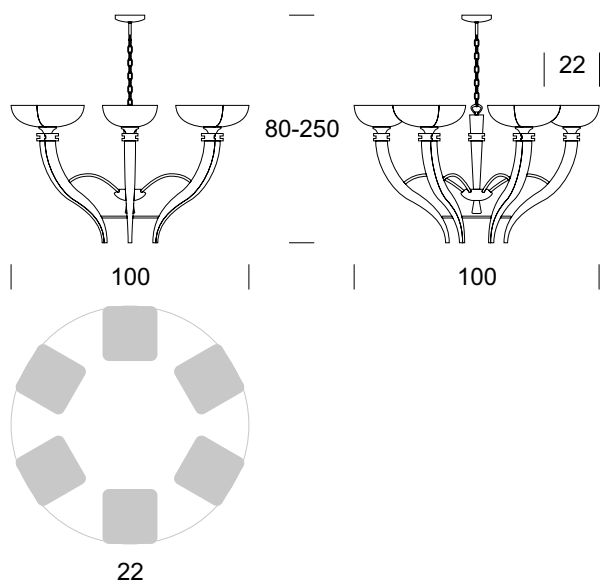

ELMARCO
GOOD FORM FOR LIGHTING

ELMARCO Technika Świetlna Sp. z o.o. Sp. K.
Ul. Krzemowa 7, 81-577 Gdynia,
tel. (58) 552 84 27

CHANDELIER FUJI 6

Luminaire data

Recommended light sources

PRODUCT DESCRIPTION

FUJI is an elegant and classical form underlined with careful finishing materials - metal in the version inox and the beauty mill wood in colour the calvados or bronze. FUJI covers are intended the decoration and lighting fine interiors of historic buildings, as well as classic hotel inner lives.

TECHNICAL DATA

Number of light sources	6
Voltage	230 V
Source of light	Recommended: 6 x E-27
Optics	S
The color of the light	-
Protection class	I
Degree of protection	IP20
CE ∇ $\oplus$	Yes
Mounting	On the ceiling

MATERIAL - FINISH - VARIANTS

Body material	Metal/wood	
Metal colour		Inox
Wood colour		Calvados
		Brown
Lampshade material	Glass	
		Frost
Switching on	On the wall