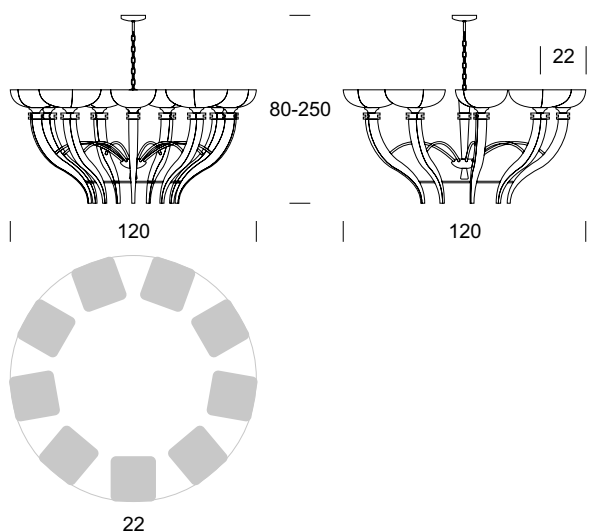

CHANDELIER FUJI 9

PRODUCT DESCRIPTION

FUJI is an elegant and classical form underlined with careful finishing materials - metal in the version inox and the beauty mill wood in colour the calvados or bronze. FUJI covers are intended the decoration and lighting fine interiors of historic buildings, as well as classic hotel inner lives.

TECHNICAL DATA

Number of light sources	9
Voltage	230 V
Source of light	Recommended: 9 x E-27
Optics	S
The color of the light	-
Protection class	I
Degree of protection	IP20
CE ∇ $\oplus$	Yes
Mounting	On the ceiling

MATERIAL - FINISH - VARIANTS

Body material	Metal/wood	
Metal colour		Inox
Wood colour		Calvados
		Brown
Lampshade material	Glass	
		Frost
Switching on	On the wall