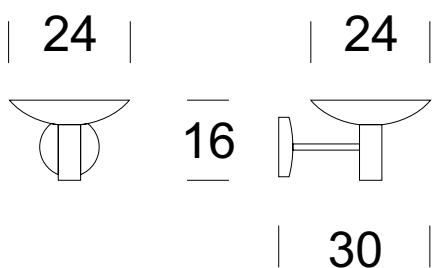

SCONCE GALAXY

24