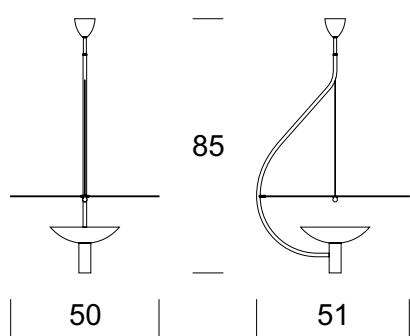

ELMARCO
GOOD FORM FOR LIGHTING

ELMARCO Technika Świetlna Sp. z o.o. Sp. K.
Ul. Krzemowa 7, 81-577 Gdynia,
tel. (58) 552 84 27

PENDANT LAMP GALAXY

PRODUCT DESCRIPTION

Galaxy lamps are a proposition for modern interiors of public buildings as well as private apartments. The original form, a neat body finish. Inox color by default but RAL color is also a possible option. The light source hidden in the casing shines with the light reflected from the tempered glass giving comfortable lighting.

TECHNICAL DATA

Number of light sources	1
Voltage	230 V
Source of light	Recommended: 1x 30 W LED or 40 W LED
Optics	S
Light color	-
Protection class	I
Degree of protection	IP20
CE	Yes
Mounting	On the ceiling

MATERIAL - FINISH - VARIANTS

Body material	Metal
Metal colour	Inox Black White

Switching on	Switch in the wall

LOGISTICS

Packaging	a collective carton according to order individual carton