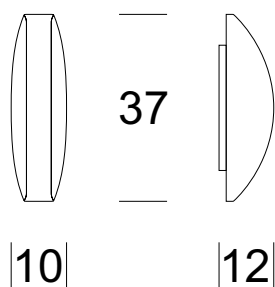

SCONCE HANZA

PRODUCT DESCRIPTION

HANZA wall lamp is a glass bowl with a unique shape on a metal base. Good for lighting bathroom mirrors, beauty parlors and corridors. Increased protection level IP44 ensures trouble-free use.

TECHNICAL DATA

| | |
|-------------------------|--------------------------------------|
| Number of light sources | 1 lub 2 |
| Voltage | 230 V |
| Source of light | Recommended: 1x 12 W LED lub 2 x E14 |
| Optics | S |
| Light color | - |
| Protection class | I |
| Degree of protection | IP44 |
| CE | Yes |
| Montaż | On the wall |