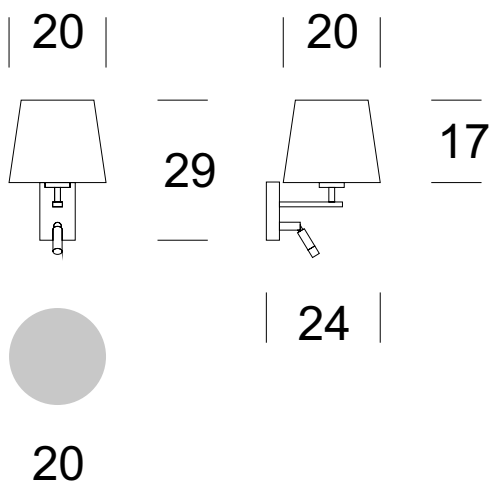

SCONCE LED Lilu HAVANA

PRODUCT DESCRIPTION

Series of HAVANA are elegant covers which are finding application in modern hotel and residential interiors. Cover made of metal in colour of chromium with the lampshade from the fabric in colour the white or the foil coated with aluminium.

TECHNICAL DATA

Number of light sources	2
Voltage	230 V
Source of light	Recommended: 1x E-27, 1x 1,2 W LED (incl.)
Optics	S
Light color	-
Protection class	I
Degree of protection	IP20
CE	Yes
Mounting	On the wall

MATERIAL - FINISH - VARIANTS

Body material	Metal
Metal colour	Inox Chrome
Lampshade material	Tkanina syntetyczna / PCV
	Ecru Grey White
Switching on	Switch in the wall

LOGISTICS

Packaging	a collective carton according to order individual carton
Weight	max. 1 kg