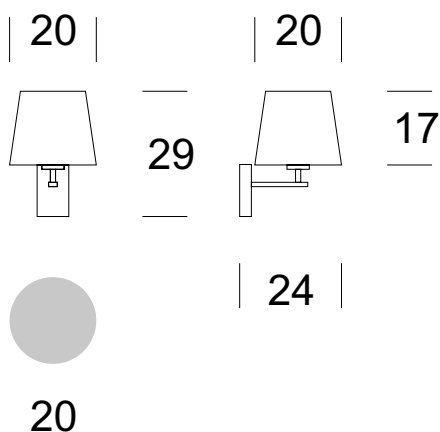

SCONCE HAVANA

PRODUCT DESCRIPTION

Series of HAVANA are elegant covers which are finding application in modern hotel and residential interiors. Cover made of metal in colour of chromium with the lampshade from the fabric in colour the white or the foil coated with aluminium.

TECHNICAL DATA

Number of light sources	1
Voltage	230 V
Source of light	Recommended: 1x E-27
Optics	S
Light color	-
Protection class	I
Degree of protection	IP20
CE	Yes
Mounting	On the wall

MATERIAL - FINISH - VARIANTS

Body material	Metal
Metal colour	Inox Chrome
Lampshade material	Synetic fabric / PVC
	Ecru Grey White
Switching on	Switch in the wall

LOGISTICS

Packaging	a collective carton according to order individual carton
Weight	max. 1 kg