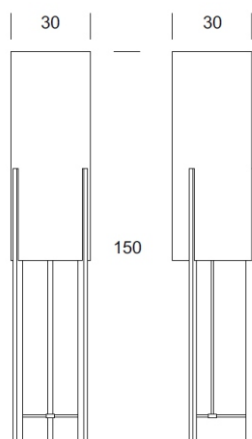

ELMARCO
GOOD FORM FOR LIGHTING

ELMARCO Technika Świetlna Sp. z o.o. Sp. K.
Ul. Krzemowa 7, 81-577 Gdynia,
tel. (58) 552 84 27

FLOOR LAMP HIKARI M

Luminaire data

Recommended light sources

TECHNICAL DATA

Number of light sources	2
Voltage	230 V
Source of light	Recommended: 2x E-27
Optics	S
Light color	-
Protection class - selection	I
Degree of protection	IP20
CE	Yes
Mounting	-

MATERIAL - FINISH - VARIANTS

Body material	Metal
Metal colour	White Black
Lampshade material	Synetic fabric / PVC
	Ecru White
Switching on	On cable

LOGISTYKA

Packaging	a collective carton according to order individual carton
Weight	max. 7 kg