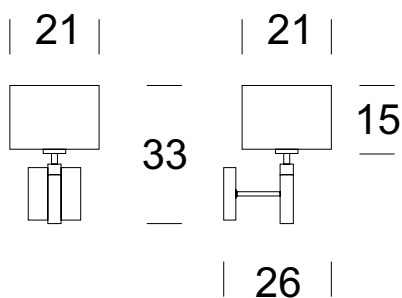

SCONCE KAMA

Luminaire data

Recommended light sources

PRODUCT DESCRIPTION

A functional lamp in a classic style. Its body is created with tasteful combination and careful finishing of precious metal and wood materials. Textile lampshade finished with a delicate ribbon. Meant for decorative use, for illuminating hotel facilities, reception halls, living rooms, bedrooms and residential buildings.

TECHNICAL DATA

Number of light sources	1
Voltage	230 V
Source of light	Recommended: 1x E-27
Optics	S
Light color	-
Protection class	I
Degree of protection	IP20
CE ∇ \oplus	Yes
Mounting	On the wall

MATERIAL - FINISH - VARIANTS