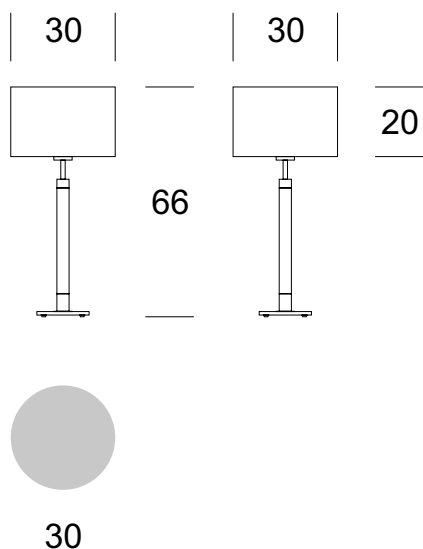

STUDY LAMP KAMA

PRODUCT DESCRIPTION

A functional lamp in a classic style. Its body is created with tasteful combination and careful finishing of precious metal and wood materials. Textile lampshade finished with a delicate ribbon. Meant for decorative use, for illuminating hotel facilities, reception halls, living rooms, bedrooms and residential buildings.

TECHNICAL DATA

Number of light sources	1
Voltage	230 V
Source of light	Recommended: 1x E-27
Optics	S
Light color	-
Protection class	I
Degree of protection	IP20
CE ∇ \oplus	Yes
Mounting	-

MATERIAL - FINISH - VARIANTS

Body material	Metal/wood	
Metal colour		Inox
		Chrome
Wood colour		Natural
		Brown
		Venge
Lampshade material	Synetic fabric / PVC	
		Cappucino
		Ecrú
		Grey
Switching on	On cable	