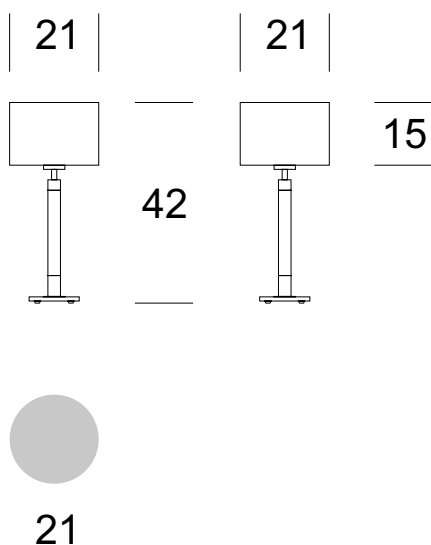

NIGHT LAMP KAMA

PRODUCT DESCRIPTION

A functional lamp in a classic style. Its body is created with tasteful combination and careful finishing of precious metal and wood materials. Textile lampshade finished with a delicate ribbon. Meant for decorative use, for illuminating hotel facilities, reception halls, living rooms, bedrooms and residential buildings.

TECHNICAL DATA

Number of light sources	1
Voltage	230 V
Source of light	Recommended: 1x E-27
Optics	S
Light color	-
Protection class	I
Degree of protection	IP20
CE ∇ \oplus	Yes
Mounting	-

MATERIAL - FINISH - VARIANTS

Body material	Metal/wood	
Metal colour		Inox
		Chrome
Wood colour		Natural
		Brown
		Venge
Lampshade material	Synetic fabric / PVC	
		Cappucino
		Ecrú
		Grey
Switching on	On cable	