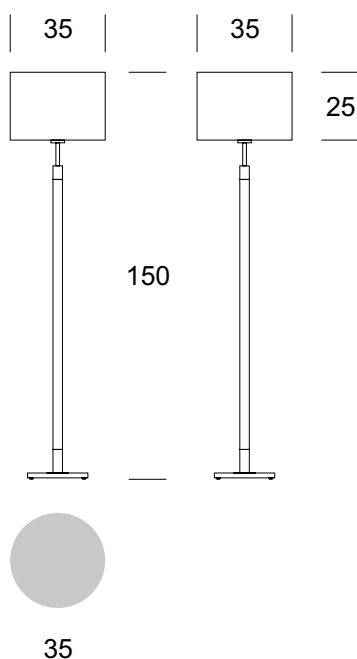

FLOOR LAMP KAMA

PRODUCT DESCRIPTION

A functional lamp in a classic style. Its body is created with tasteful combination and careful finishing of precious metal and wood materials. Textile lampshade finished with a delicate ribbon. Meant for decorative use, for illuminating hotel facilities, reception halls, living rooms, bedrooms and residential buildings.

TECHNICAL DATA

Number of light sources	1
Voltage	230 V
Source of light	Recommended: 1x E-27
Optics	S
Light color	-
Protection class	I
Degree of protection	IP20
CE ∇ \oplus	Yes
Mounting	-

MATERIAL - FINISH - VARIANTS

Body material	Metal/wood	
Metal colour		Inox Chrome
Wood colour		Natural Brown Venge
Lampshade material	Synetic fabric / PVC	
		Cappucino Ecrú Grey
Switching on	On cable	