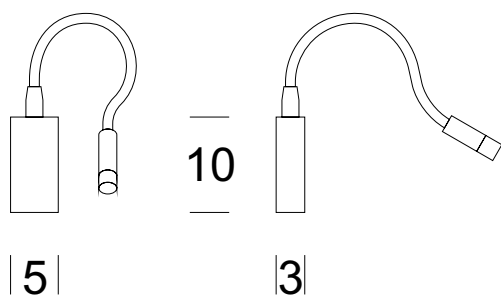

SCONCE KANDEL V

PRODUCT DESCRIPTION

KANDEL wall lamps are modern covers intended to light the bedroom in flats and in the hotel accommodation. The LED power pack is situated into forests about the chosen shape from the catalogue.

TECHNICAL DATA

Number of light sources	1
Voltage	230 V
Source of light	Recommended: 1x 1,2 W LED (incl.)
Optics	S
The color of the light	-
Protection class	I
Degree of protection	IP20
CE ∇ $\oplus$	Yes
Mounting	On the wall

MATERIAL - FINISH - VARIANTS

Body material	Metal
Metal colour	- Inox - Chrome - Black

Switching on	Switch in the wall

LOGISTICS

Packaging	a collective carton according to order individual carton
Weight	max. 1 kg