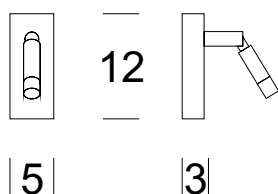

SCONCE KANDEL LILU V

PRODUCT DESCRIPTION

KANDEL wall lamps are modern covers intended to light the bedroom in flats and in the hotel accommodation. The LED power pack is situated into forests about the chosen shape from the catalogue.

TECHNICAL DATA

Number of light sources	1
Voltage	230 V
Source of light	Recommended: 1x 1,2 W LED (incl.)
Optics	S
The color of the light	-
Protection class	I
Degree of protection	IP20
CE ∇ \oplus	Yes
Mounting	On the wall

MATERIAL - FINISH - VARIANTS

Body material	Metal
Metal colour	 Inox  Chrome  Black

Switching on	Switch in the wall
--------------	--------------------

LOGISTICS

Packaging	a collective carton according to order individual carton
Weight	max. 1 kg