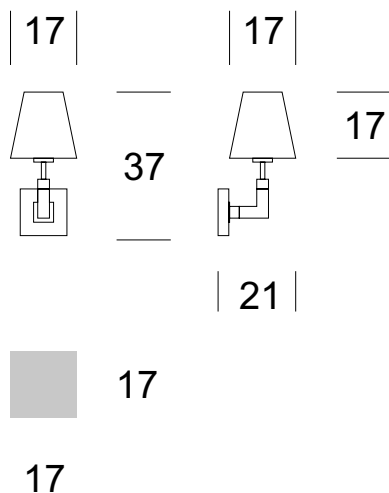

SCONCE KLARA

PRODUCT DESCRIPTION

A functional lamp in a classic style. Its body is created with tasteful combination and careful finishing of precious metal and wood materials. Textile lampshade finished with a delicate ribbon. Meant for decorative use, for illuminating hotel facilities, reception halls, living rooms, bedrooms and residential buildings.

TECHNICAL DATA

Number of light sources	1
Voltage	230 V
Source of light	Recommended: 1x E-27
Optics	S
Light color	-
Protection class	I
Degree of protection	IP20
CE ∇ \oplus	Yes
Mounting	On the wall

MATERIAL - FINISH - VARIANTS