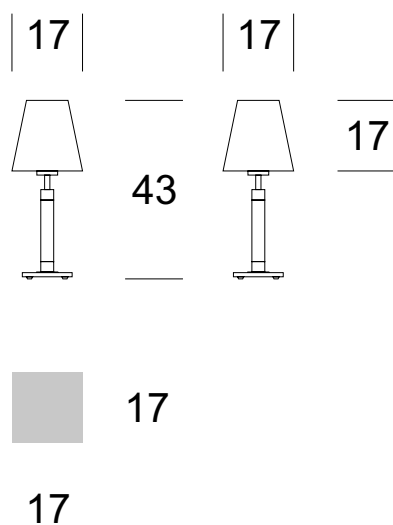

NIGHT LAMP KLARA

PRODUCT DESCRIPTION

A functional lamp in a classic style. Its body is created with tasteful combination and careful finishing of precious metal and wood materials. Textile lampshade finished with a delicate ribbon. Meant for decorative use, for illuminating hotel facilities, reception halls, living rooms, bedrooms and residential buildings.

TECHNICAL DATA

Number of light sources	1
Voltage	230 V
Source of light	Recommended: 1x E-27
Optics	S
Light color	-
Protection class	I
Degree of protection	IP20
CE ∇ \oplus	Yes
Mounting	-

MATERIAL - FINISH - VARIANTS