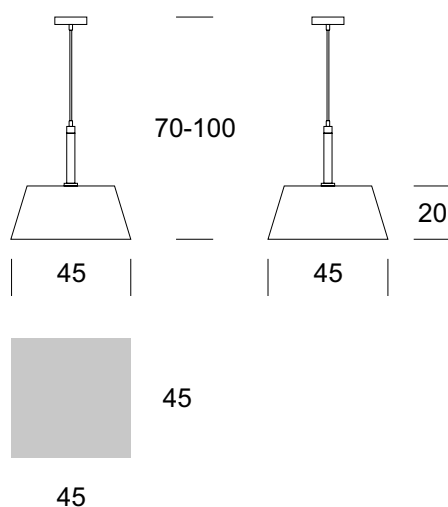

PENDANT LAMP KLARA

PRODUCT DESCRIPTION

A functional lamp in a classic style. Its body is created with tasteful combination and careful finishing of precious metal and wood materials. Textile lampshade finished with a delicate ribbon. Meant for decorative use, for illuminating hotel facilities, reception halls, living rooms, bedrooms and residential buildings.

TECHNICAL DATA

Number of light sources	1
Voltage	230 V
Source of light	Recommended: 1x E-27
Optics	S
Light color	-
Protection class	I
Degree of protection	IP20
CE ∇ \oplus	Yes
Mounting	-

MATERIAL - FINISH - VARIANTS

Body material	Metal/wood	
Metal colour		Inox Chrome
Wood colour		Natural Brown Venge
Lampshade material	Synetic fabric / PVC	
		Cappucino Ecrú Grey
Switching on	Switch in the wall	