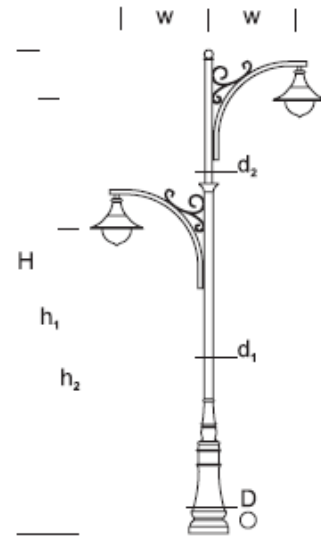

### PRODUCT DESCRIPTION

Classic lantern made of an aluminum, piped, decorated column with a characteristic, 1- or 2-arm boom. Optional pavement boom, flag grips. Suggested fixture: Bell, Chantal.

Designed for: illumination of streets, historic areas.

### MECHANICAL DATA

Foundation FBO-120/14,5

Column/body material Aluminium

Lampshade -

Metal color

Grey 7043

Graphite 7016

Black 9005

### RECOMMENDED FIXTURES

BELL

CHANTAL