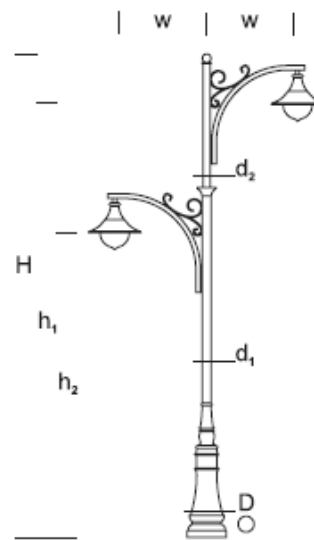

Street Lantern KRAKUS 7/2

PRODUCT DESCRIPTION

Classic lantern made of an aluminum, piped, decorated column with a characteristic, 1- or 2-arm boom. Optional pavement boom, flag grips. Suggested fixture: Bell, Chantal.

Designed for: illumination of streets, historic areas.

HEIGHT: 7 m

MECHANICAL DATA

Foundation FBO-120/14,5

Column/body material Aluminium

Lampshade -

Metal color

Grey 7043

Graphite 7016

Black 9005

RAL*

RECOMMENDED FIXTURES

BELL

CHANTAL

DETAILED DESCRIPTION

INDEX	NAZWA NAME	WYMIARY / DIMENSIONS (cm)		FUNDAMENT FOUNDATION
		H/h ₁ /h ₂ /w	D/d ₁ /d ₂ /d ₃	
190-1111-711003	KRAKUS LU 7/2	765/700/500/100	13,3/9/7,6/6	FBO-120/14,5