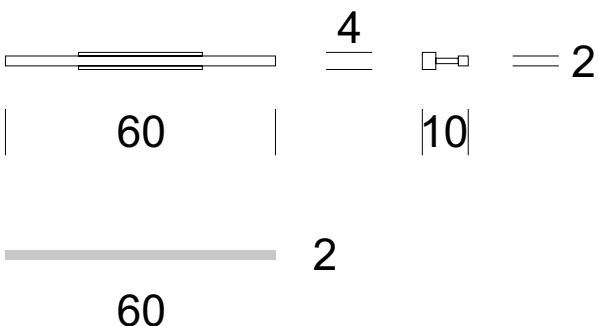

SCONCE KRESKA 60 IP44

Luminaire data

Recommended light sources

PRODUCT DESCRIPTION

KRESKA is a modern cover with the geometrical shape, carried out from metal in rectangular profiles in colour inox or chrom. LED source is in the set.

TECHNICAL DATA

Number of light sources	1
Voltage	230 V
Source of light	Recommended: 1x 13,5 W LED (incl.)
Optics	S
Light color	-
Protection class - selection	I
Degree of protection	IP44
CE	Yes
Mounting	On the wall