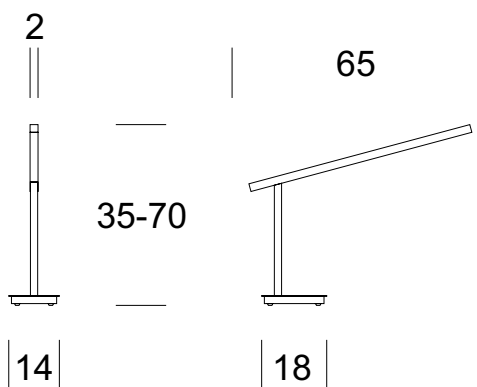

STUDY LAMP KRESKA

Luminaire data

Recommended light sources

PRODUCT DESCRIPTION

KRESKA is a modern cover with the geometrical shape, carried out from metal in rectangular profiles in colour inox or chrom. LED source is in the set.

TECHNICAL DATA

Number of light sources	1
Voltage	230 V
Source of light	Recommended: 1x 12 W LED (incl.)
Optics	S
Light color	-
Protection class	I
Degree of protection	IP20
CE	Yes
Mounting	-

MATERIAL - FINISH - VARIANTS

Body material	Metal
Metal colour	 Inox  Chrome

Switching on	Switch in the wall
--------------	--------------------

LOGISTICS

Packaging	a collective carton according to order individual carton
Weight	max. 3 kg