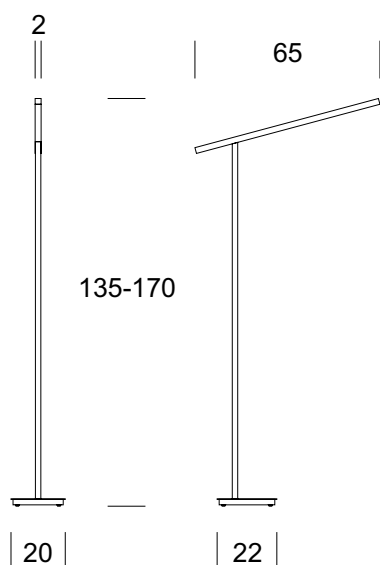

FLOOR LAMP KRESKA

Luminaire data

Recommended light sources

PRODUCT DESCRIPTION

KRESKA is a modern cover with the geometrical shape, carried out from metal in rectangular profiles in colour inox or chrom. LED source is in the set.

TECHNICAL DATA

Number of light sources	1
Voltage	230 V
Source of light	Recommended: 1x 12 W LED (incl.)
Optics	S
Light color	-
Protection class	I
Degree of protection	IP20
CE	Yes
Mounting	-

MATERIAL - FINISH - VARIANTS

Body material	Metal
Metal colour	Inox Chrome

Switching on	Switch in the wall
--------------	--------------------

LOGISTICS

Packaging	a collective carton according to order individual carton
Weight	max. 7 kg