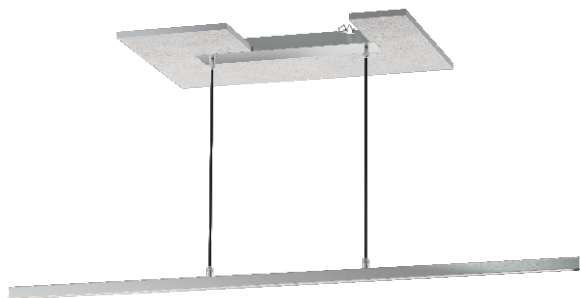

## PENDANT LAMP KRESKA WP 115

Luminaire data

Recommended light sources

### PRODUCT DESCRIPTION

KRESKA is a modern cover with the geometrical shape, carried out from metal in rectangular profiles in colour inox or chrom. LED source is in the set.

### TECHNICAL DATA

Number of light sources	1
Voltage	230 V
Source of light	Recommended: 1x 27 W LED (incl.)
Optics	<b>S</b>
Light color	-
Protection class - selection	<b>I</b>
Degree of protection	IP20
CE	Yes
Mounting	On the ceiling

### MATERIAL - FINISH - VARIANTS

Body material	Metal
Metal colour	<b>Inox</b> <b>Chrome</b>

Switching on	Switch in the wall
--------------	--------------------