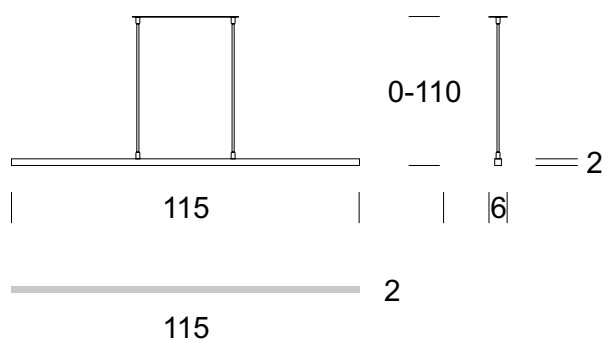

PENDANT LAMP KRESKA WP 115

Luminaire data

Recommended light sources

PRODUCT DESCRIPTION

KRESKA is a modern cover with the geometrical shape, carried out from metal in rectangular profiles in colour inox or chrom. LED source is in the set.

TECHNICAL DATA

Number of light sources	1
Voltage	230 V
Source of light	Recommended: 1x 27 W LED (incl.)
Optics	S
Light color	-
Protection class - selection	I
Degree of protection	IP20
CE	Yes
Mounting	On the ceiling

MATERIAL - FINISH - VARIANTS

Body material	Metal
Metal colour	Inox Chrome

Switching on	Switch in the wall

LOGISTYKA

Packaging	a collective carton according to order individual carton
Weight	max. 1 kg