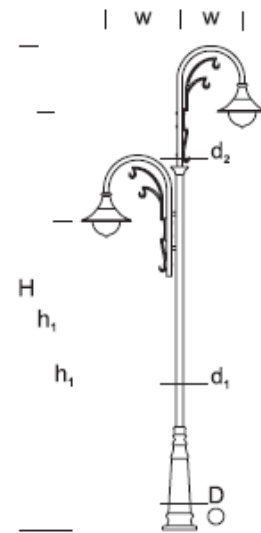

Park Lantern LILY 4/1

PRODUCT DESCRIPTION

Classic lantern made of an aluminum, piped, decorated column with a characteristic, 1- or 2-arm boom. Suggested fixture: Chantal, Bell.

Designed for: illumination of parks, streets, promenades, historic areas.

HEIGHT: 4 m

MECHANICAL DATA

Foundation FBO-80/14,5

Column/body material Aluminium

Lampshade -

Metal color

Grey 7043

Graphite 7016

Black 9005

RECOMMENDED FIXTURES

BELL

CHANTAL

DETAILED DESCRIPTION

INDEX	NAZWA NAME	WYMIARY / DIMENSIONS (cm)		FUNDAMENT FOUNDATION
		H/h ₁ /h ₂ /w	D/d ₁ /d ₂ /d ₃	
190-1111-410003	LILY LP 4/1	500/400/-/175	13,3/7,6/-/6	FBO-80/14,5