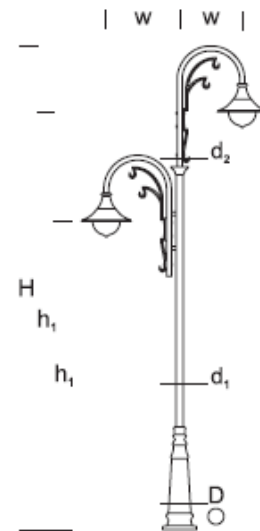

Park Lantern LILY 6/1

PRODUCT DESCRIPTION

Classic lantern made of an aluminum, piped, decorated column with a characteristic, 1- or 2-arm boom. Suggested fixture: Chantal, Bell.

Designed for: illumination of parks, streets, promenades, historic areas.

HEIGHT: 6 m

MECHANICAL DATA

Foundation FBO-120/14,5

Column/body material Aluminium

Lampshade -

Metal color

Grey 7043

Graphite 7016

Black 9005

RAL*

RECOMMENDED FIXTURES

BELL

CHANTAL

DETAILED DESCRIPTION

INDEX	NAZWA NAME	WYMIARY / DIMENSIONS (cm)		FUNDAMENT FOUNDATION
		H/h, /h ₂ /w	D/d, /d ₂ /d ₃	
190-1111-610003	LILY LU 6/1	700/600/-175	13,3/9/7,6/6	FBO-120/14,5