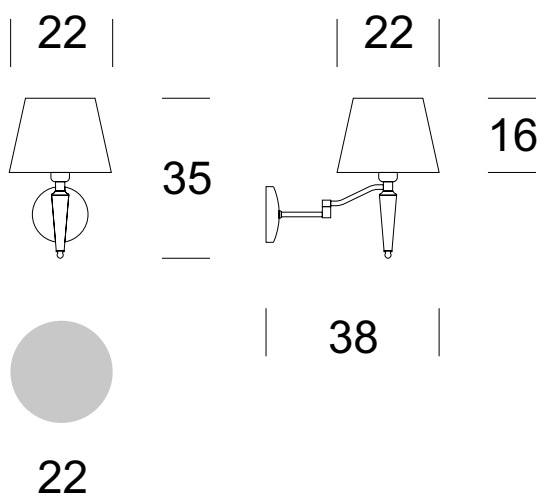

SCONCE LORD R

PRODUCT DESCRIPTION

Elegant and functional lamp in the classical style, suitable both into the private flat and into hotel interiors. The textile lampshade is decorated with the delicate tape in the appropriate colour of metal. The metal body with the wooden element is available in a few colour versions.

TECHNICAL DATA

| | |
|------------------------------|----------------------|
| Number of light sources | 1 |
| Voltage | 230 V |
| Source of light | Recommended: 1x E-27 |
| Optics | S |
| Light color | - |
| Protection class - selection | I |
| Degree of protection | IP20 |
| CE ∇ \oplus | Yes |
| Mounting | On the wall |