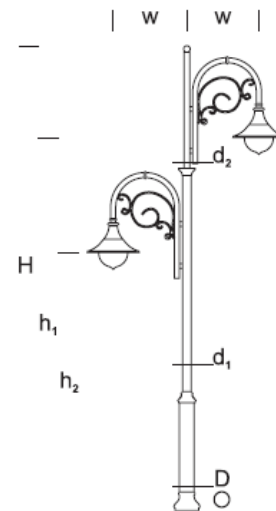

Park Lantern MILY 5/1

PRODUCT DESCRIPTION

Classic lantern made of aluminum, piped, decorated column with a characteristic, 1- or 2-arm boom.
Suggested fixture: Chantal, Bell.

Designed for: illumination of parks, streets, promenades, historic areas.

HEIGHT: 5 m

MECHANICAL DATA

Foundation FBO-80/14,5

Column/body material Aluminium

Lampshade -

Metal color

Grey 7043

Graphite 7016

Black 9005

RAL*

RECOMMENDED FIXTURES

BELL

CHANTAL

DETAILED DESCRIPTION

INDEX	NAZWA NAME	WYMIARY / DIMENSIONS (cm)		FUNDAMENT FOUNDATION
		H/h, /h ₂ /w	D/d, /d ₂ /d ₃	
-	MILY LP 5/1	610/500/-/75	13,3/7,6/-/6	FBO-80/14,5