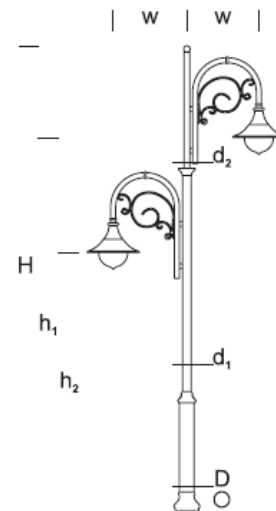

Park Lantern MILY 6/1+1

PRODUCT DESCRIPTION

Classic lantern made of aluminum, piped, decorated column with a characteristic, 1- or 2-arm boom.
Suggested fixture: Chantal, Bell.

Designed for: illumination of parks, streets, promenades, historic areas.

HEIGHT: 6 m

MECHANICAL DATA

Foundation FBO-120/14,5

Column/body material Aluminium

Lampshade -

Metal color

Grey 7043

Graphite 7016

Black 9005

RAL*

RECOMMENDED FIXTURES

BELL

CHANTAL

DETAILED DESCRIPTION

INDEX	NAZWA NAME	WYMIARY / DIMENSIONS (cm)		FUNDAMENT FOUNDATION
		H/h ₁ /h ₂ /w	D/d ₁ /d ₂ /d ₃	
-	MILY LU 6/1+1	710/600/400/75	13,3/9/7,6/6	FBO-120/14,5