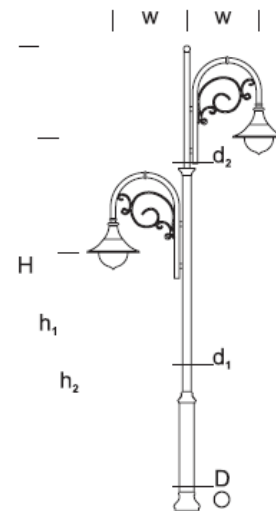

Park Lantern MILY 7/1

PRODUCT DESCRIPTION

Classic lantern made of aluminum, piped, decorated column with a characteristic, 1- or 2-arm boom.
Suggested fixture: Chantal, Bell.

Designed for: illumination of parks, streets, promenades, historic areas.

HEIGHT: 7 m

MECHANICAL DATA

Foundation FBO-120/14,5

Column/body material Aluminium

Lampshade -

Metal color

Grey 7043

Graphite 7016

Black 9005

RECOMMENDED FIXTURES

BELL

CHANTAL

DETAILED DESCRIPTION

INDEX	NAZWA NAME	WYMIARY / DIMENSIONS (cm)		FUNDAMENT FOUNDATION
		H/h, /h ₂ /w	D/d, /d ₂ /d ₃	
-	MILY LU 7/1	810/700/-/75	13,3/9/7,6/6	FBO-120/14,5