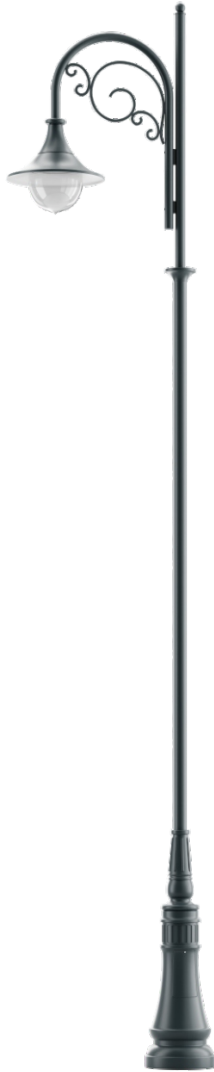

## Park Lantern MILY LUX 5/1

### RECOMMENDED FIXTURES

BELL

CHANTAL

### DETAILED DESCRIPTION

INDEX	NAZWA NAME	WYMIARY / DIMENSIONS (cm)		FUNDAMENT FOUNDATION
		H/h, /h <sub>2</sub> /w	D/d, /d <sub>2</sub> /d <sub>3</sub>	
-	MILY LUX LP 5/1	610/500/-/75	13,3/7,6/-/6	FBO-80/14,5

### PRODUCT DESCRIPTION

Classic lantern made of aluminum, piped, decorated column with a characteristic, 1- or 2-arm boom.  
Suggested fixture: Chantal, Bell.

Designed for: illumination of parks, streets, promenades, historic areas.