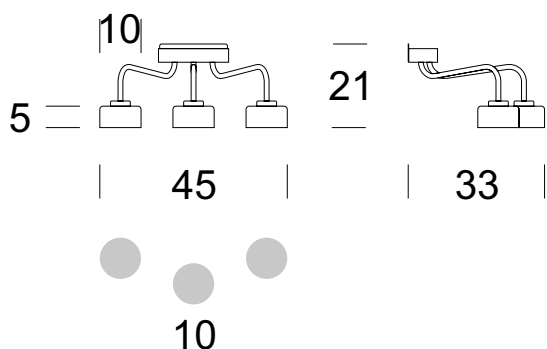

SCONCE MISTRAL 3 DOWN

PRODUCT DESCRIPTION

MISTRAL series are luminaires with multiple light sources that have been designed for prestigious, modern interiors. Chandeliers have frames made of stainless steel and are intended for public spaces, a theater foyers and modern churches. The simplicity of implementation as well as the stellate, even distribution of lamps gives the interior a harmonious accent which is additionally highlighted by glass bowls dispersing the light.

TECHNICAL DATA

Number of light sources	3
Voltage	230 V
Source of light	Recommended: 3 x G9
Optics	S
Light color	-
Protection class - selection	I
Degree of protection	IP20
CE ∇ \oplus	Yes
Mounting	On the wall