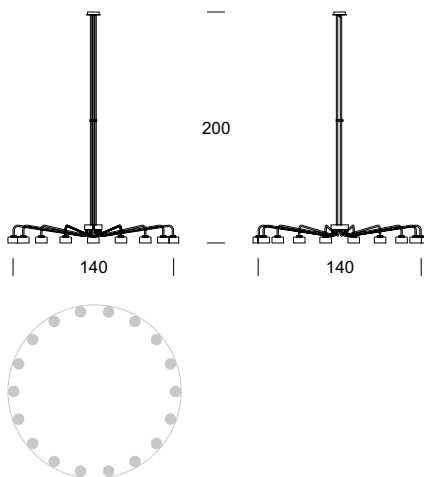

CHANDELIER MISTRAL 18 DOWN

Luminaire data

Recommended light sources

PRODUCT DESCRIPTION

MISTRAL series are luminaires with multiple light sources that have been designed for prestigious, modern interiors. Chandeliers have frames made of stainless steel and are intended for public spaces, a theater foyers and modern churches. The simplicity of implementation as well as the stellate, even distribution of lamps gives the interior a harmonious accent which is additionally highlighted by glass bowls dispersing the light.

TECHNICAL DATA

Number of light sources	18
Voltage	230 V
Source of light	Zalecane: 18 x G9
Optics	S
Light color	-
Protection class - selection	I
Degree of protection	IP20
CE	Yes
Mounting	On the ceiling

MATERIAL - FINISH - VARIANTS