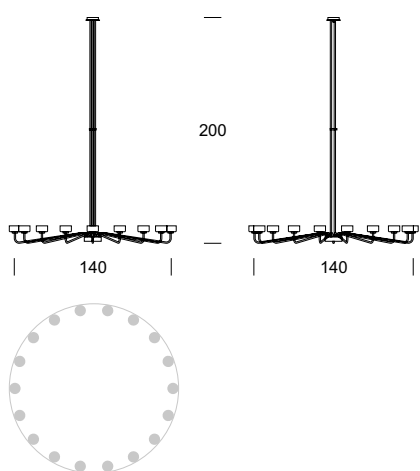

ELMARCO
GOOD FORM FOR LIGHTING

ELMARCO Technika Świetlna Sp. z o.o. Sp. K.
Ul. Krzemowa 7, 81-577 Gdynia,
tel. (58) 552 84 27

CHANDELIER MISTRAL 18 UP

Luminaire data

Recommended light sources

PRODUCT DESCRIPTION

MISTRAL series are luminaires with multiple light sources that have been designed for prestigious, modern interiors. Chandeliers have frames made of stainless steel and are intended for public spaces, a theater foyers and modern churches. The simplicity of implementation as well as the stellate, even distribution of lamps gives the interior a harmonious accent which is additionally highlighted by glass bowls dispersing the light.

TECHNICAL DATA

Number of light sources	18
Voltage	230 V
Source of light	Zalecane: 18 x G9
Optics	S
Light color	-
Protection class - selection	I
Degree of protection	IP20
CE ∇ $\oplus$	Yes
Mounting	On the ceiling

MATERIAL - FINISH - VARIANTS

Body material	Metal
Metal colour	Inox Brass Black
Lampshade material	Glass
	Opal mat
Switching on	Switch in the wall

LOGISTICS

Packaging	a collective carton according to order individual carton