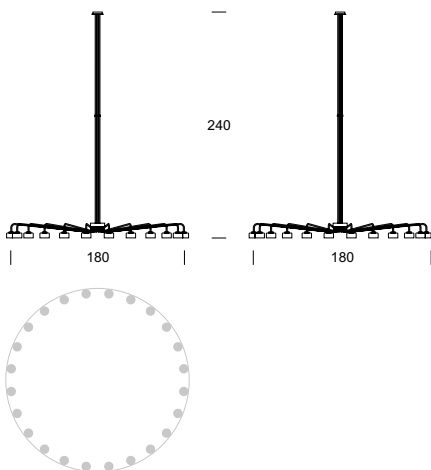

## CHANDELIER MISTRAL 24 DOWN

Luminaire data

Recommended light sources

### TECHNICAL DATA

Number of light sources	24
Voltage	230 V
Source of light	Zalecane: 24 x G9
Optics	<b>S</b>
Light color	-
Protection class - selection	<b>I</b>
Degree of protection	IP20
CE $\nabla$ $\oplus$	Yes
Mounting	On the ceiling