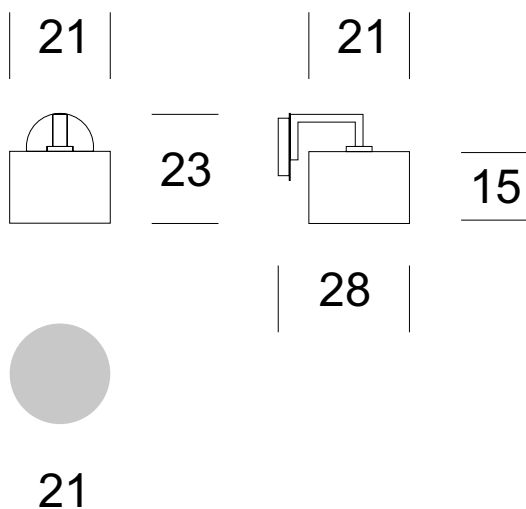

SCONCE NINA

PRODUCT DESCRIPTION

Lamps from the NINA series are characterized by modern design, fine materials and careful finishing. Textile lampshade in the shape of a cylinder is made of smooth or pleated material. Recommend for prestigious places in residences or hotels.

TECHNICAL DATA

Number of light sources	1
Voltage	230 V
Source of light	Recommended: 1x E-27
Optics	S
Light color	-
Protection class - selection	I
Degree of protection	IP20
CE ∇ \oplus	Yes
Mounting	On the wall

MATERIAL - FINISH - VARIANTS

Body material	Metal
Metal colour	 Inox  Black
Lampshade material	Synetic fabric / PVC
	 Ecru  Grey  Black  Dark red
Switching on	Switch in the wall

LOGISTICS

Packaging	a collective carton according to order individual carton
-----------	---