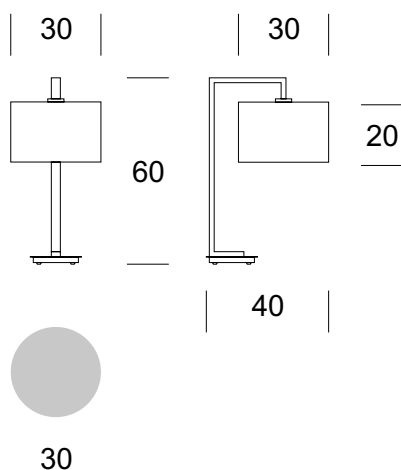

STUDY LAMP NINA

Luminaire data

Recommended light sources

PRODUCT DESCRIPTION

Lamps from the NINA series are characterized by modern design, fine materials and careful finishing. Textile lampshade in the shape of a cylinder is made of smooth or pleated material. Recommend for prestigious places in residences or hotels.

TECHNICAL DATA

Number of light sources	1
Voltage	230 V
Source of light	Recommended: 1x E-27
Optics	S
Light color	-
Protection class - selection	I
Degree of protection	IP20
CE ∇ $\oplus$	Yes
Mounting	-

MATERIAL - FINISH - VARIANTS

Body material	Metal
Metal colour	Inox Black
Lampshade material	Synetic fabric / PVC
	Ecru Grey Black Dark red
Switching on	On cable

LOGISTICS

Packaging	a collective carton according to order individual carton