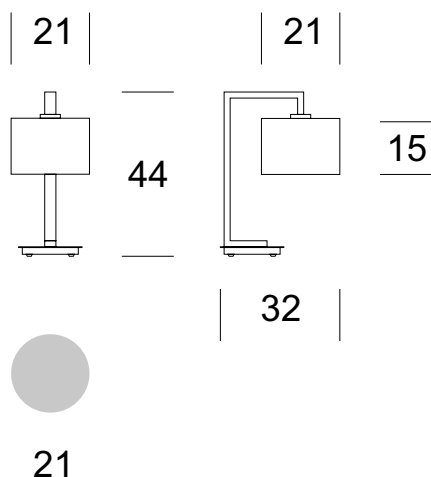

NIGHT LAMP NINA

PRODUCT DESCRIPTION

Lamps from the NINA series are characterized by modern design, fine materials and careful finishing. Textile lampshade in the shape of a cylinder is made of smooth or pleated material. Recommend for prestigious places in residences or hotels.

TECHNICAL DATA

Number of light sources	1
Voltage	230 V
Source of light	Recommended: 1x E-27
Optics	S
Light color	-
Protection class - selection	I
Degree of protection	IP20
CE	Yes
Mounting	-

MATERIAL - FINISH - VARIANTS

Body material	Metal
Metal colour	Inox Black
Lampshade material	Synetic fabric / PVC
	Ecru Grey Black Dark red
Switching on	On cable

LOGISTICS

Packaging	a collective carton according to order individual carton