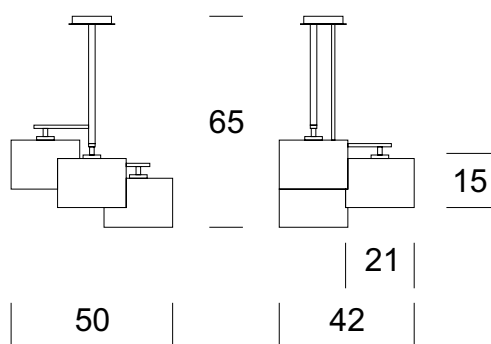

ELMARCO
GOOD FORM FOR LIGHTING

ELMARCO Technika Świetlna Sp. z o.o. Sp. K.
Ul. Krzemowa 7, 81-577 Gdynia,
tel. (58) 552 84 27

CHANDELIER NINA 3 M

Luminaire data

Recommended light sources

PRODUCT DESCRIPTION

Lamps from the NINA series are characterized by modern design, fine materials and careful finishing. Textile lampshade in the shape of a cylinder is made of smooth or pleated material. Recommend for prestigious places in residences or hotels.

TECHNICAL DATA

Number of light sources	3
Voltage	230 V
Source of light	Recommended: 3x E-27
Optics	S
Light color	-
Protection class - selection	I
Degree of protection	IP20
CE ∇ $\oplus$	Yes
Mounting	On the ceiling

MATERIAL - FINISH - VARIANTS

Body material	Metal
Metal colour	Inox Black
Lampshade material	Synetic fabric / PVC
	Ecru Grey Black Dark red
Switching on	Switch in the wall

LOGISTICS

Packaging	a collective carton according to order individual carton